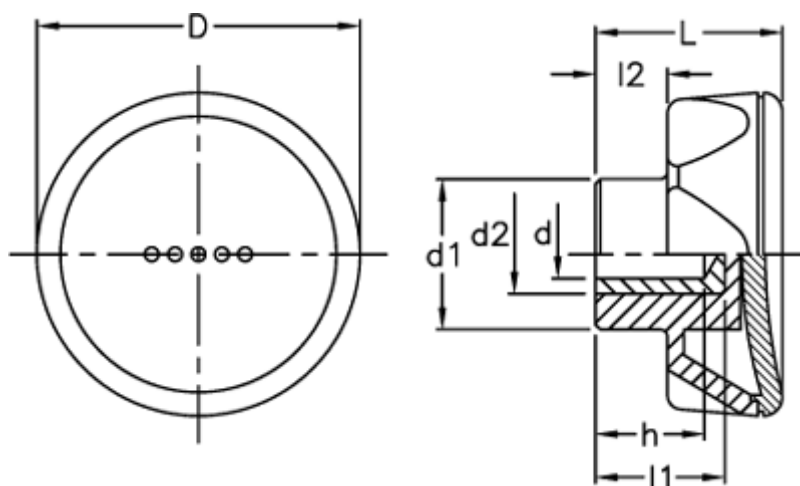

Article number: 23052216066
Description: E+G Lobe knob
ELK.70-A10-C6 red centre cap

Measures

D	= 70
d1	= 32.5
d2	= 22
d H9	= 10
h	= 21
L	= 35
l1	= 25
l2	= 13